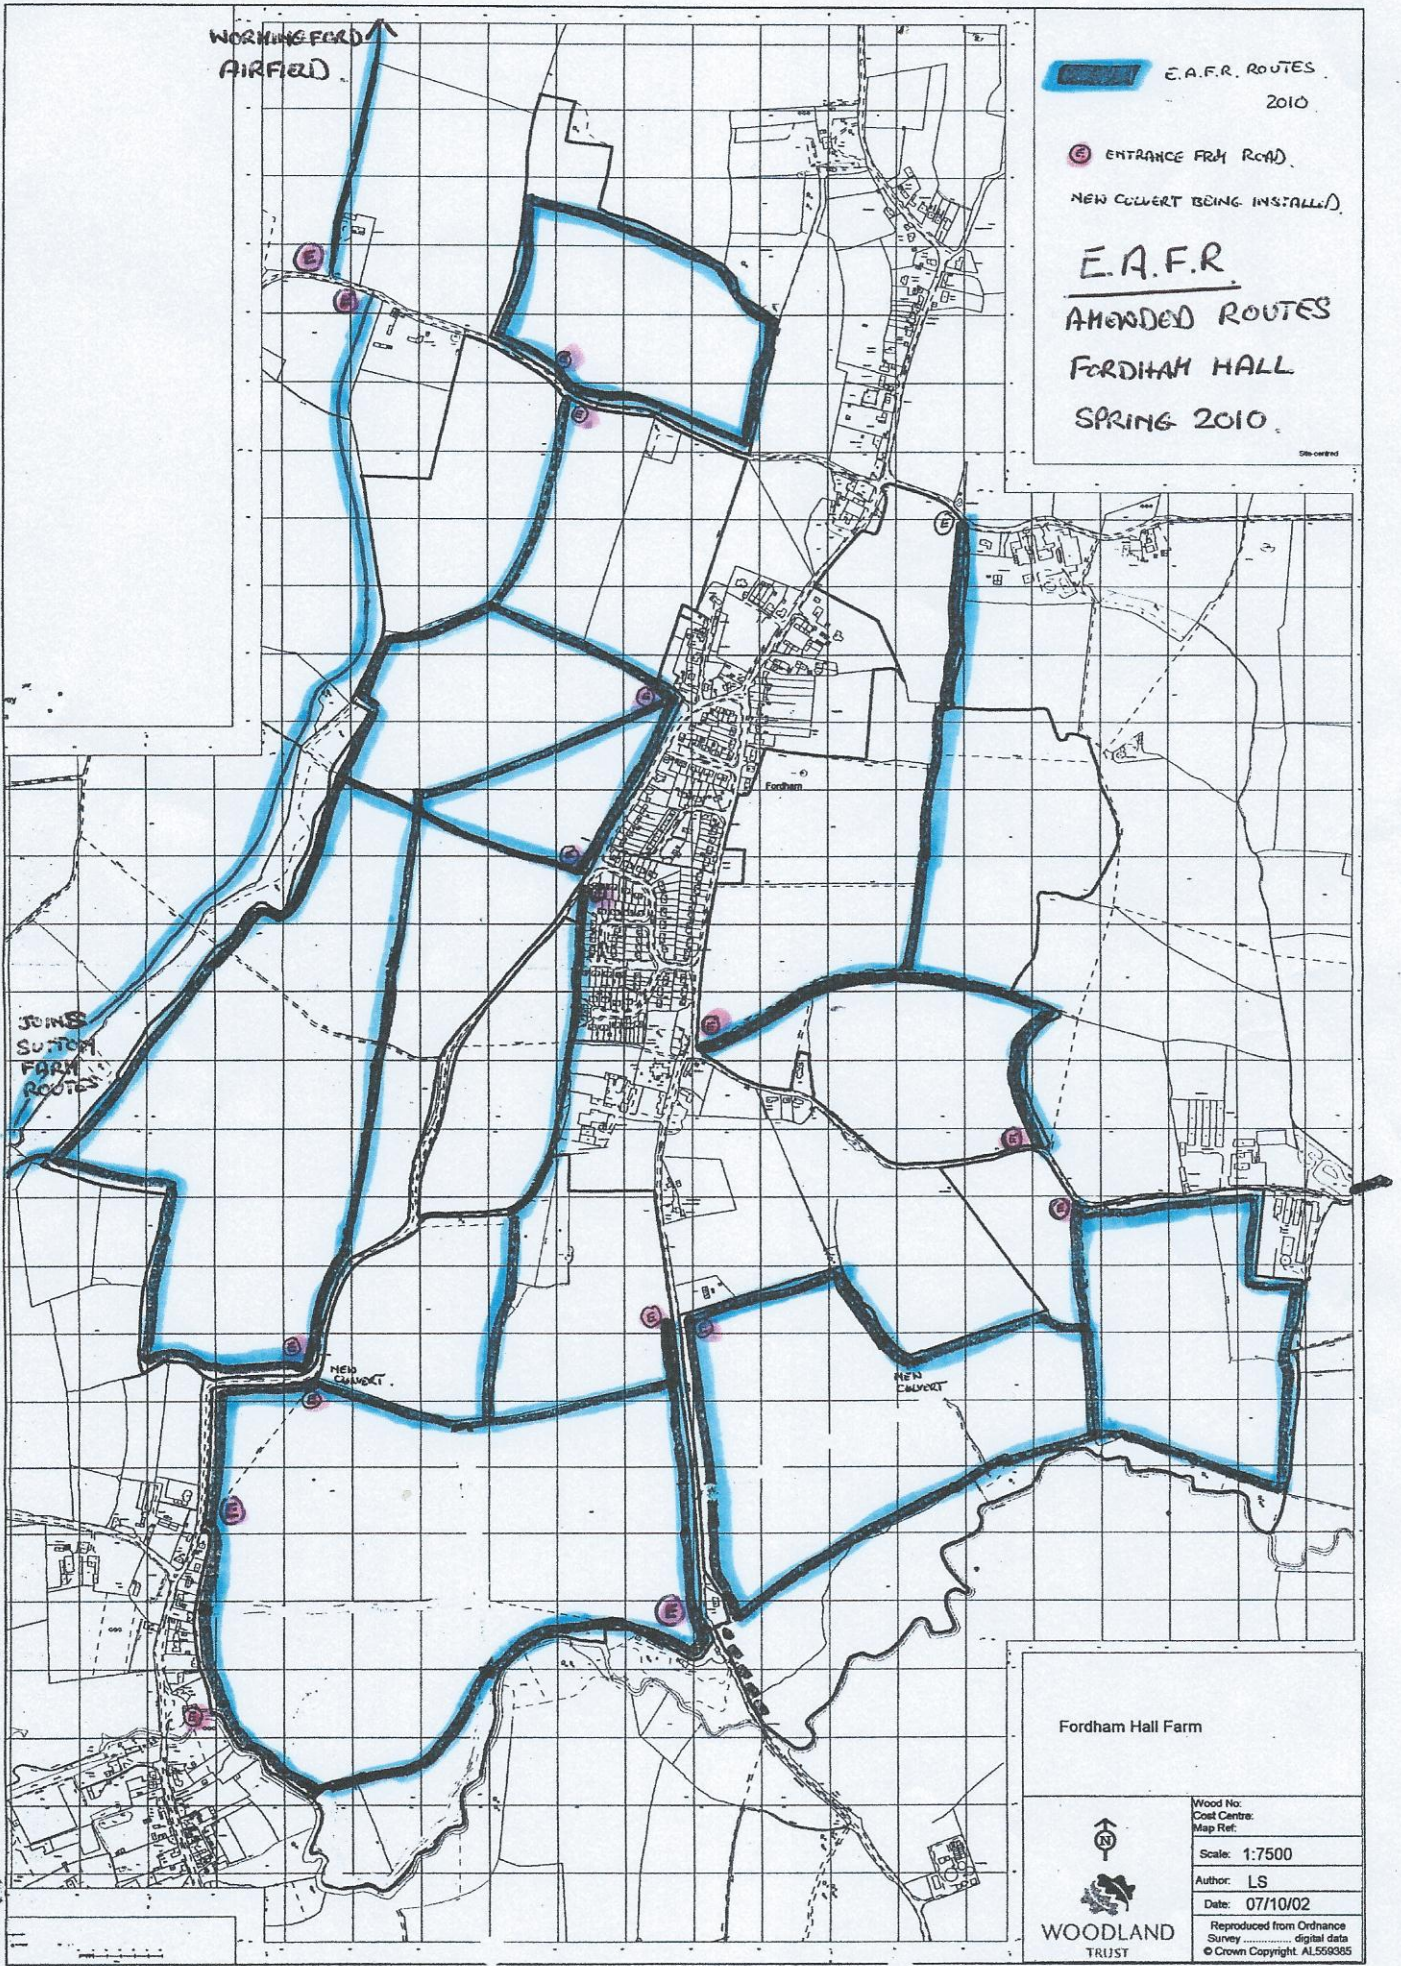

WORKING FORD
AIRFIELD

E.A.F.R. ROUTES
2010

Ⓢ ENTRANCE FROM ROAD
NEW COVERT BEING INSTALLED

E.A.F.R.
AMENDED ROUTES
FORDHAM HALL
SPRING 2010

Fordham Hall Farm

Wood No:
Cont Centre:
Map Ref:
Scale: 1:7500
Author: LS
Date: 07/10/02
Reproduced from Ordnance
Survey digital data
© Crown Copyright. AL559385